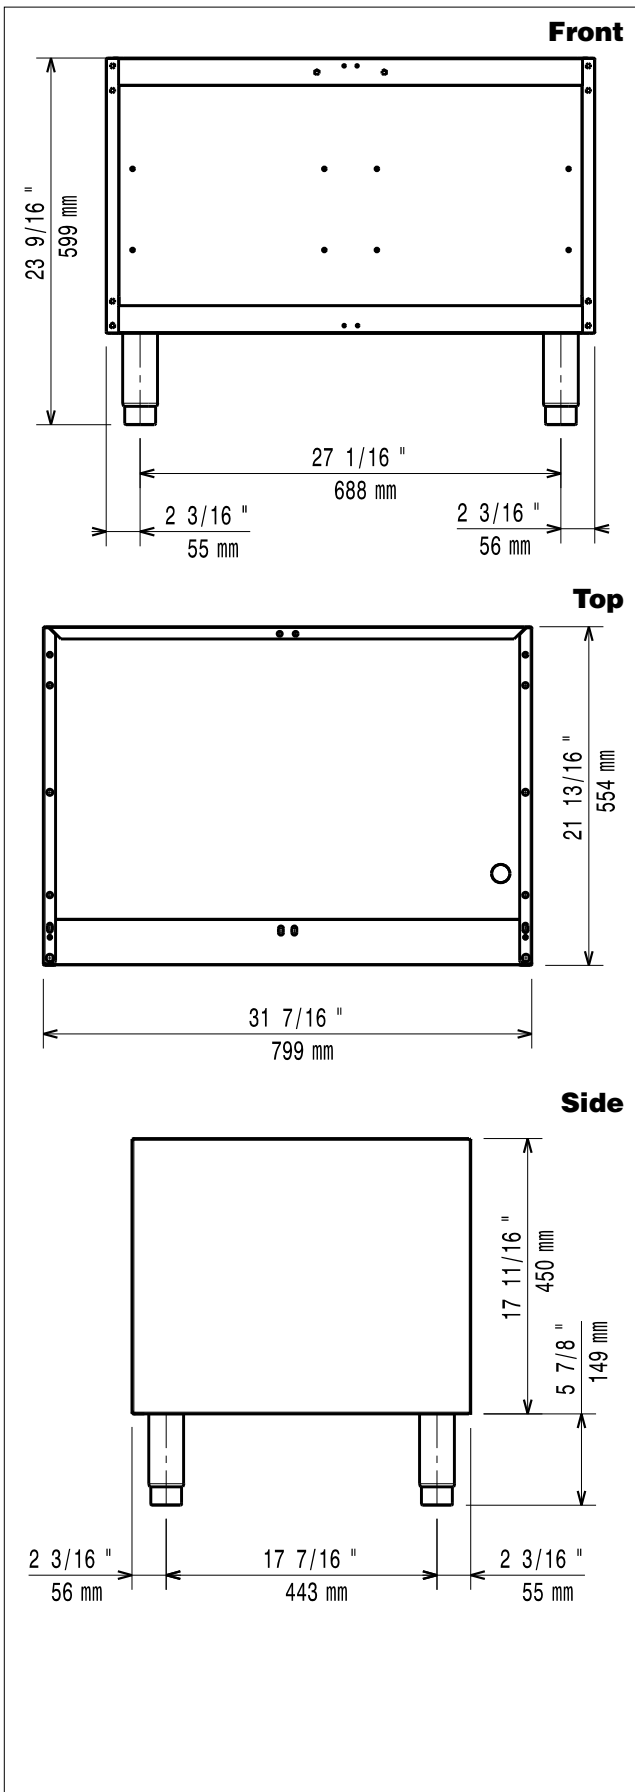

Electrolux

Modular Cooking Range Line 700XP Open Base Cupboard 1 Module

Modular Cooking Range Line
700XP Open Base Cupboard 1 Module

The company reserves the right to make modifications to the products without prior notice. All information correct at time of printing.

2012.09.28