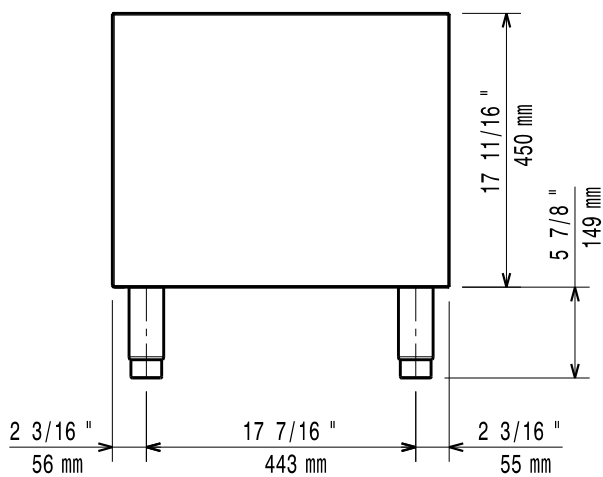

2012.09.28

Electrolux

Modular Cooking Range Line 700XP Open Base Cupboard 1/2 Module

Front

Top

Side

Modular Cooking Range Line
700XP Open Base Cupboard 1/2 Module

The company reserves the right to make modifications to the products without prior notice. All information correct at time of printing.