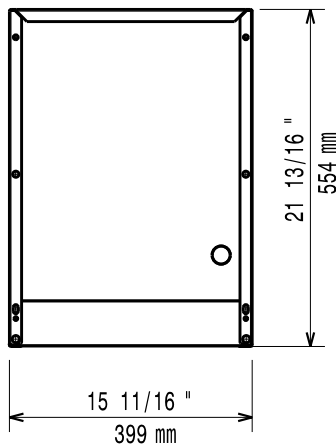

2012.09.28

Electrolux

Modular Cooking Range Line 700XP Open Base Cupboard 1/2 Module

Front

Top

Side

Modular Cooking Range Line
700XP Open Base Cupboard 1/2 Module

The company reserves the right to make modifications to the products without prior notice. All information correct at time of printing.