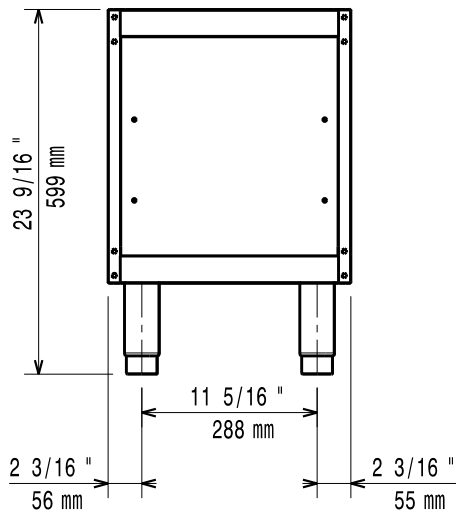

Electrolux

Modular Cooking Range Line 700XP Open Base Cupboard 1/2 Module

Front

Top